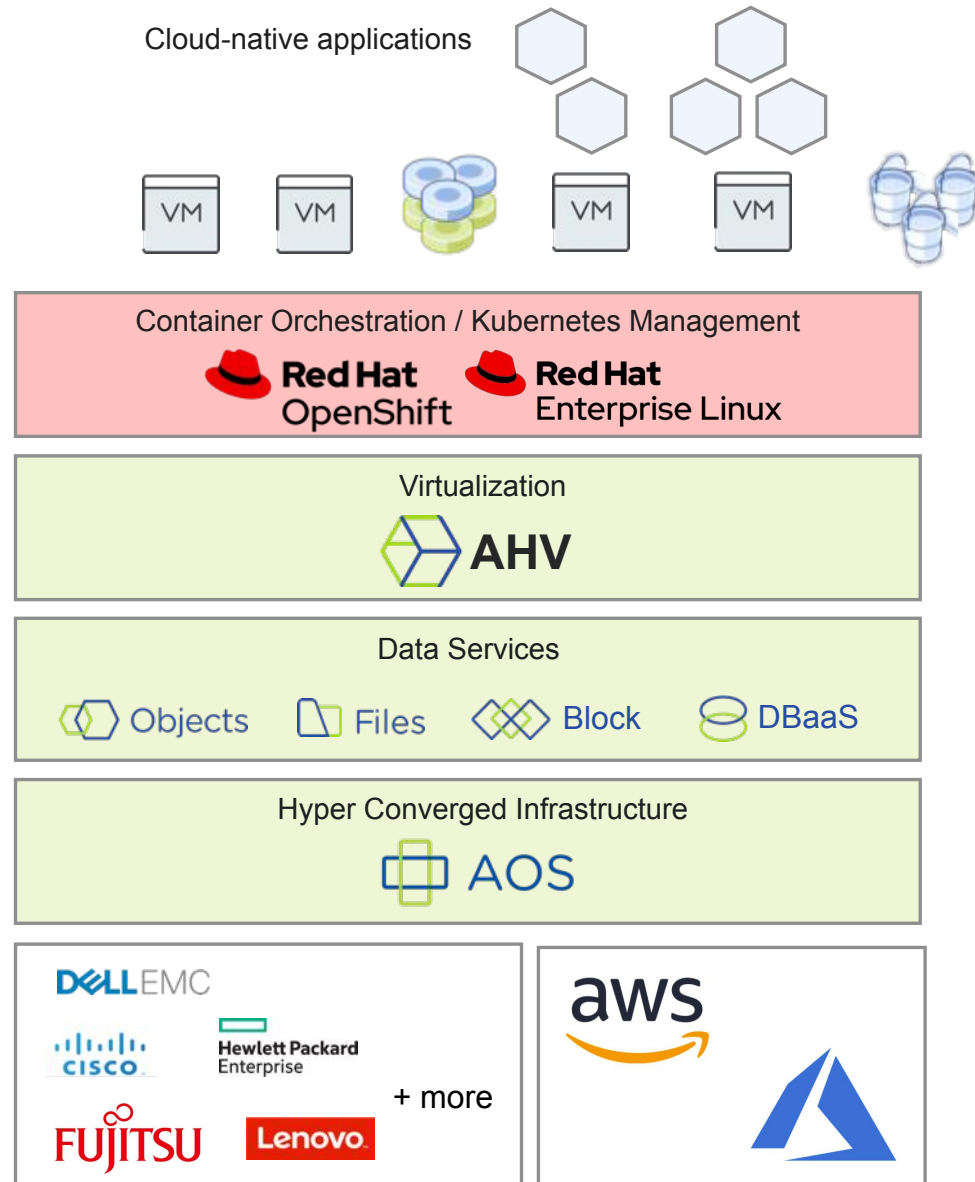

Red Hat
Summit

Connect

Red Hat e Nutanix

Una partnership strategica per fornire soluzioni
multi-cloud Ibride aperte

NUTANIX

 Red Hat | [intel.](#)

The Next Gen of Cloud: Hybrid Multicloud

TOP BUSINESS OUTCOMES

Eliminate risk, cost,
time to refactor

Improve time to
value

Optimize existing
investment in
technology

TOP TECH OUTCOMES

Integration with
existing cloud
deployments

Seamless app
mobility to and from
cloud

High performance
access to apps and
services

Red Hat + Nutanix – Same strategy with a complementary approach

Red Hat & Nutanix In Action

AHV Expansion for RHEL

Grow your consumption. The RHEL sub for Data Centers allows customers to run unlimited RHEL on supported hypervisors, which now that Nutanix is supported, our customers can benefit from.

Data Services on OCP

Nutanix has implemented a CSI Driver seamlessly connecting to Red Hat OpenShift providing Container Ready Persistent Storage for Cloud Native Workloads on flexible, elastic infrastructure.