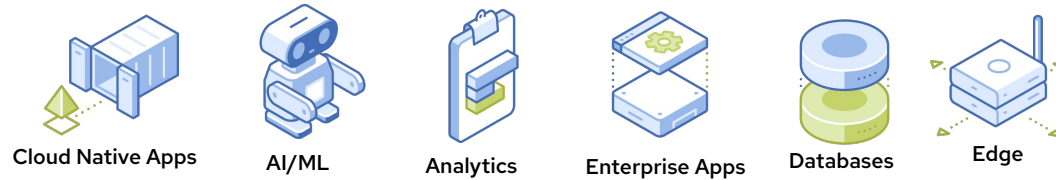

Red Hat & Nutanix Architecture