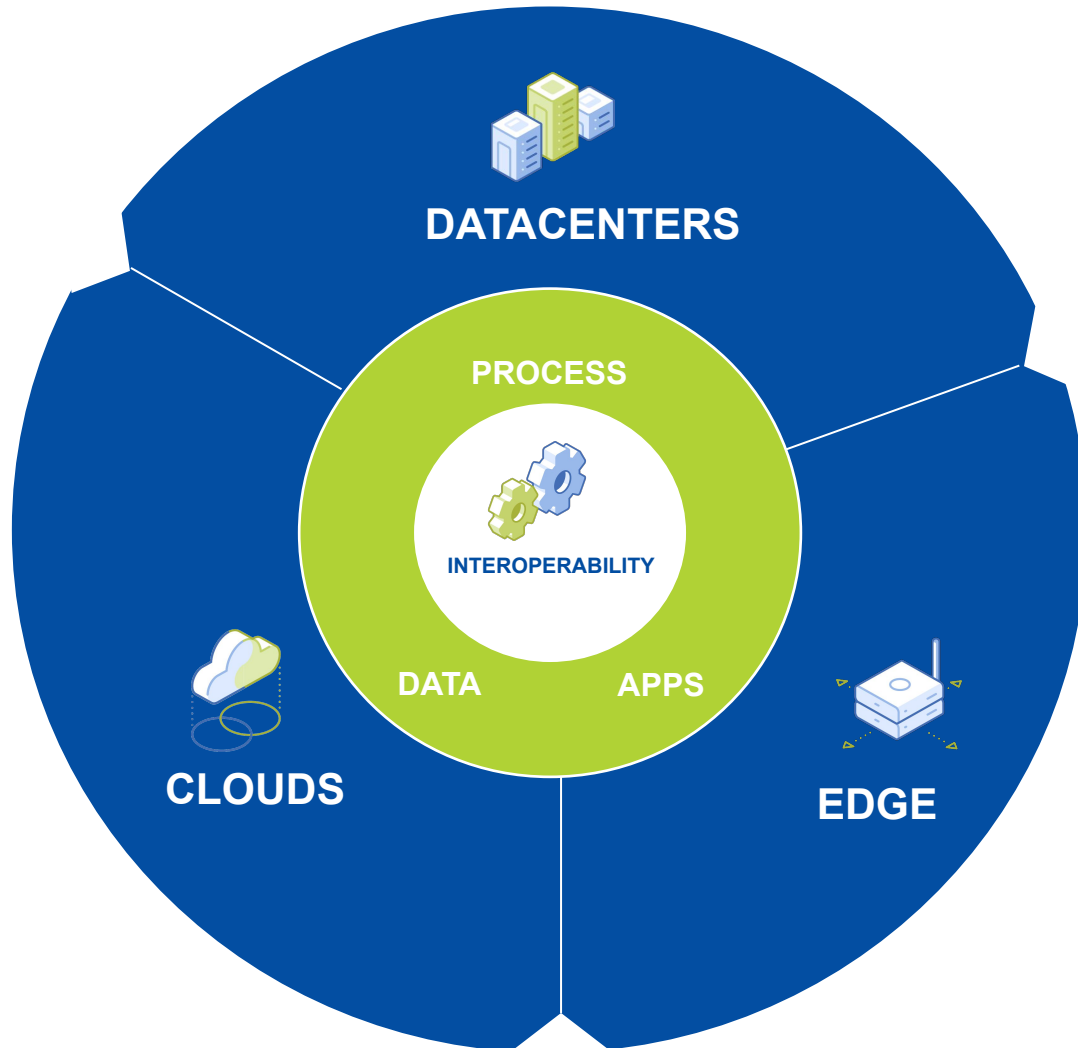

Red Hat
Summit

Connect

Red Hat e Nutanix

Una partnership strategica per fornire soluzioni
multi-cloud Ibride aperte

NUTANIX

 Red Hat | [intel.](#)

The Next Gen of Cloud: Hybrid Multicloud

TOP BUSINESS OUTCOMES

Eliminate risk, cost,
time to refactor

Improve time to
value

Optimize existing
investment in
technology

TOP TECH OUTCOMES

Integration with
existing cloud
deployments

Seamless app
mobility to and from
cloud

Data Services on OCP

Nutanix has implemented a CSI Driver seamlessly connecting to Red Hat OpenShift providing Container Ready Persistent Storage for Cloud Native Workloads on flexible, elastic infrastructure.