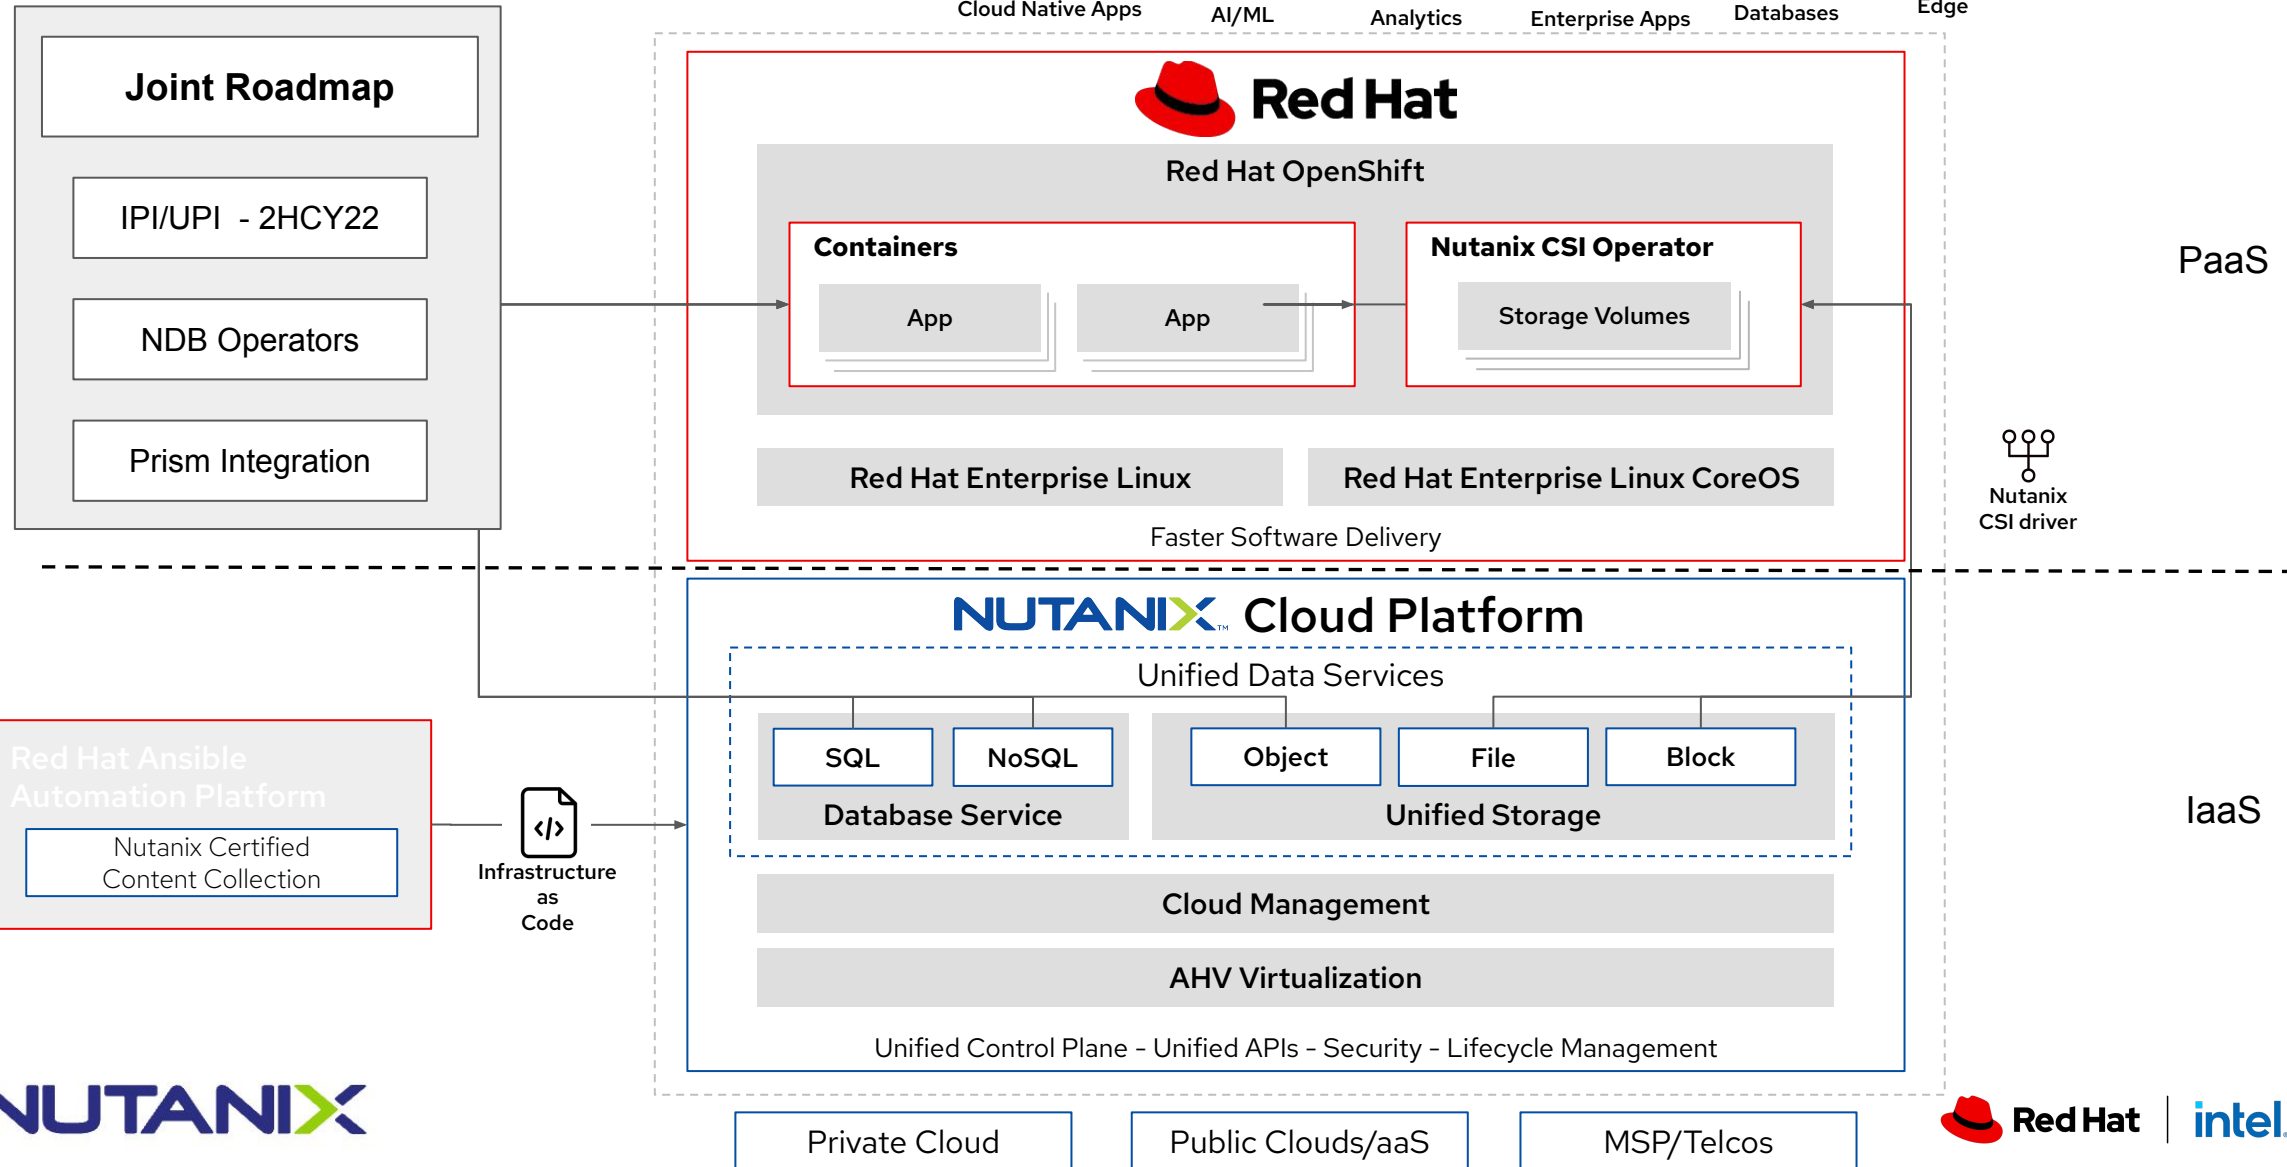

Red Hat & Nutanix Architecture